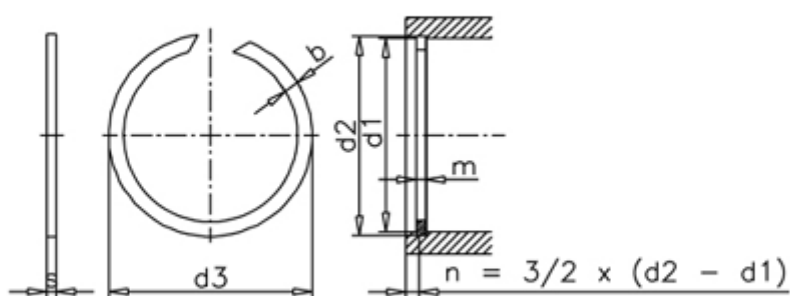

Article number: 0127061

Description: Circlip SB 44

## Measures

---

b	= 2.30	s	= 1.5
d1	= 44	tol	= +0,16
d2	= 45.2	Weight kg/1000	= 3.11
d3	= 45.8		
Description	= SB 44		
FN kN	= 14.00		
FR kN	= 19.30		
m min	= 1.6		